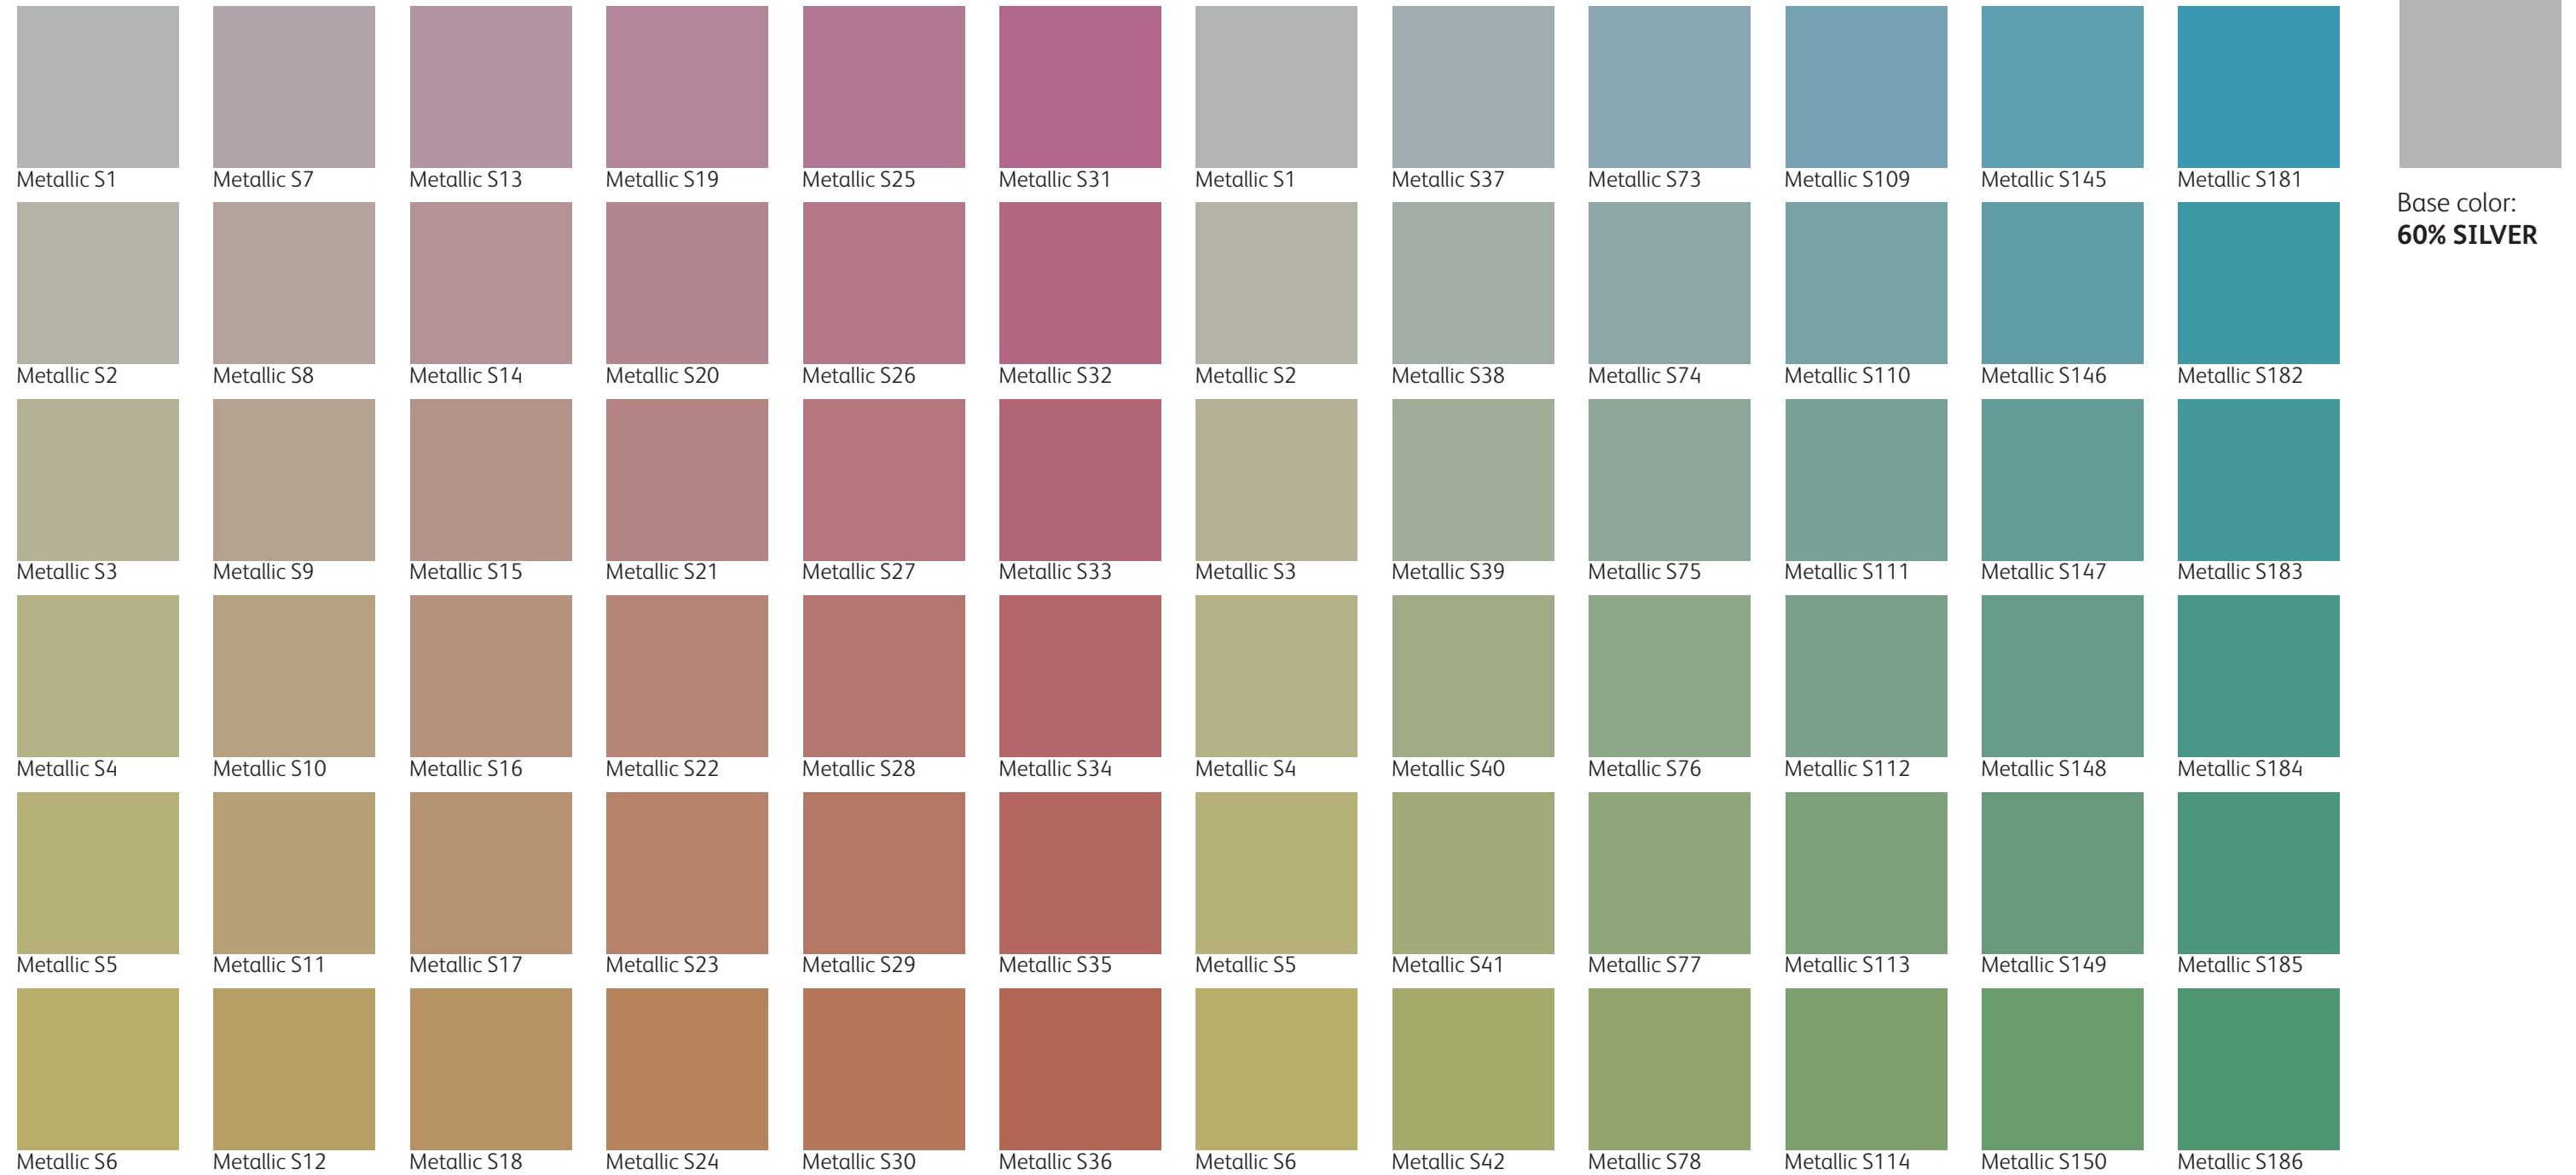

Iridescent Hues Swatch Book

60% SILVER BASE with 12% Process Ink Increments

Iridescent Hues Swatch Book

60% SILVER BASE with 12% Process Ink Increments

Base color:
60% SILVER

Iridescent Hues Swatch Book

60% SILVER BASE with 12% Process Ink Increments

Base color:
60% SILVER

Iridescent Hues Swatch Book

60% SILVER BASE with 12% Process Ink Increments

Base color:
60% SILVER